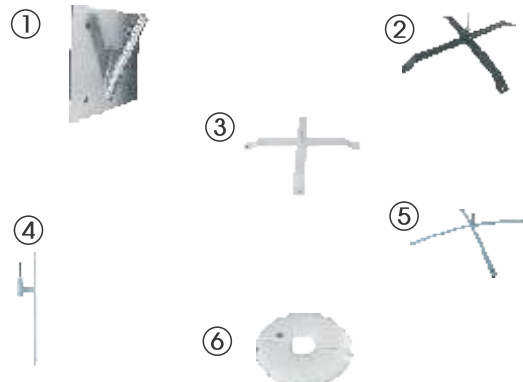

## BANNERS

Size	Double	Double 2+
2.25m	\$330.00	\$290.00
2.75m	\$340.00	\$310.00
3.1m	\$400.00	\$370.00
3.8m	\$440.00	\$410.00
4.5m	\$490.00	\$460.00

Size	Double	Double 2+
2.6m	\$310.00	\$280.00
3.1m	\$340.00	\$310.00
3.4m	\$350.00	\$320.00
4.1m	\$410.00	\$380.80
4.4m	\$450.00	\$420.00

## BASE OPTIONS

Name	#	\$
Angled Wall Mount	1	\$35
Cross Base	2	\$65
Cross Base	3	\$58
Ground Spike	4	\$45
Scissor Cross (Standard)	5	\$35
Water Bag	6	\$15

All flags come with a standard cross base and water bag (#2 & #15). Additional bases are available at the extra price shown.