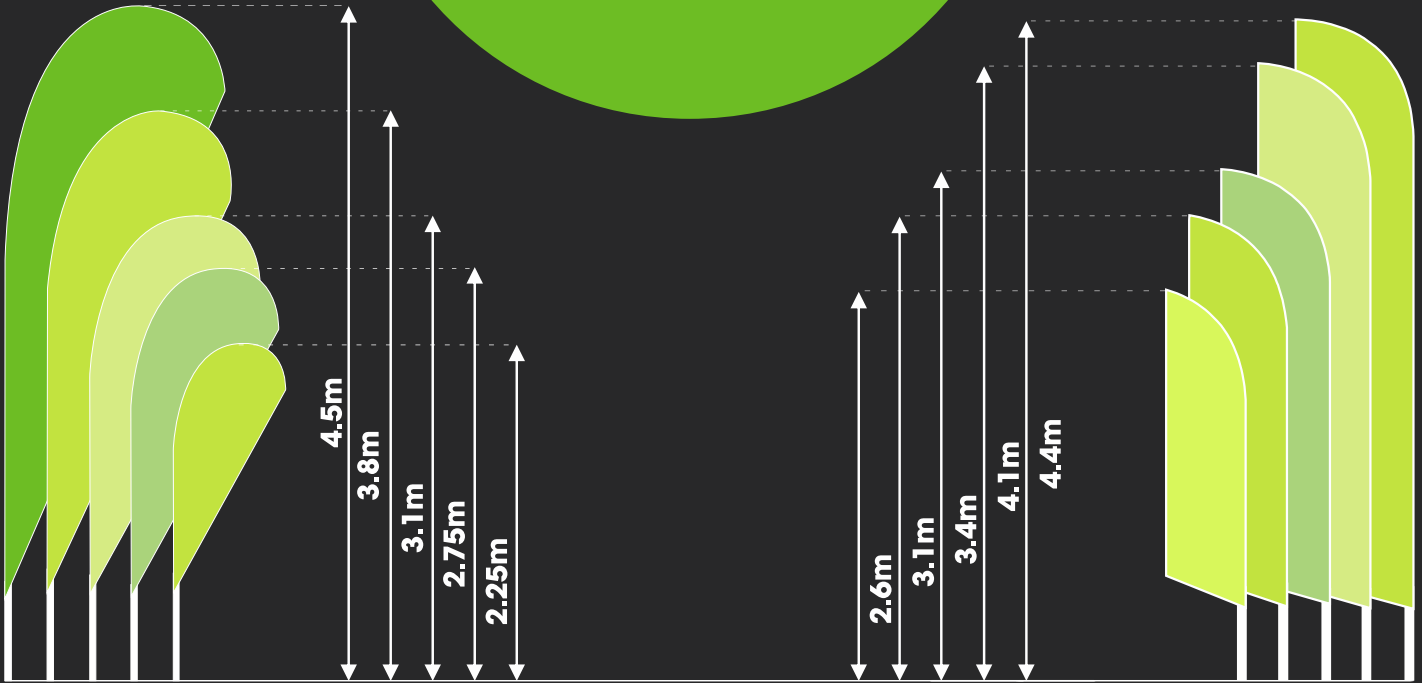

FLAGS

TEARDROPS

BANNERS

Size	Double	Double 2+
2.25m	$330.00	$290.00
2.75m	$340.00	$310.00
3.1m	$400.00	$370.00
3.8m	$440.00	$410.00
4.5m	$490.00	$460.00

Size	Double	Double 2+
2.6m	$310.00	$280.00
3.1m	$340.00	$310.00
3.4m	$350.00	$320.00
4.1m	$410.00	$380.80
4.4m	$450.00	$420.00

BASE OPTIONS

Name	#	$
Angled Wall Mount	1	$35
Cross Base	2	$65
Cross Base	3	$58
Ground Spike	4	$45
Scissor Cross (Standard)	5	$35
Water Bag	6	$15

All flags come with a standard cross base and water bag (#2 & #15). Additional bases are available at the extra price shown.